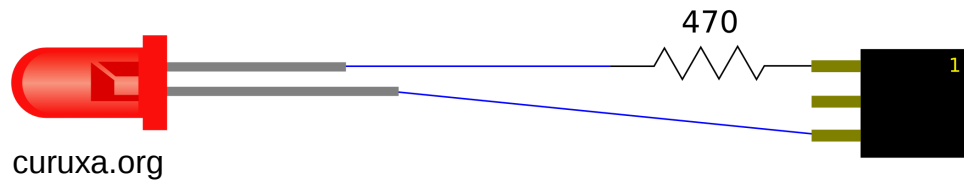

## LTIND-A

Indicator LED  
Single-color  
Low brightness  
Low current

curuxa.org